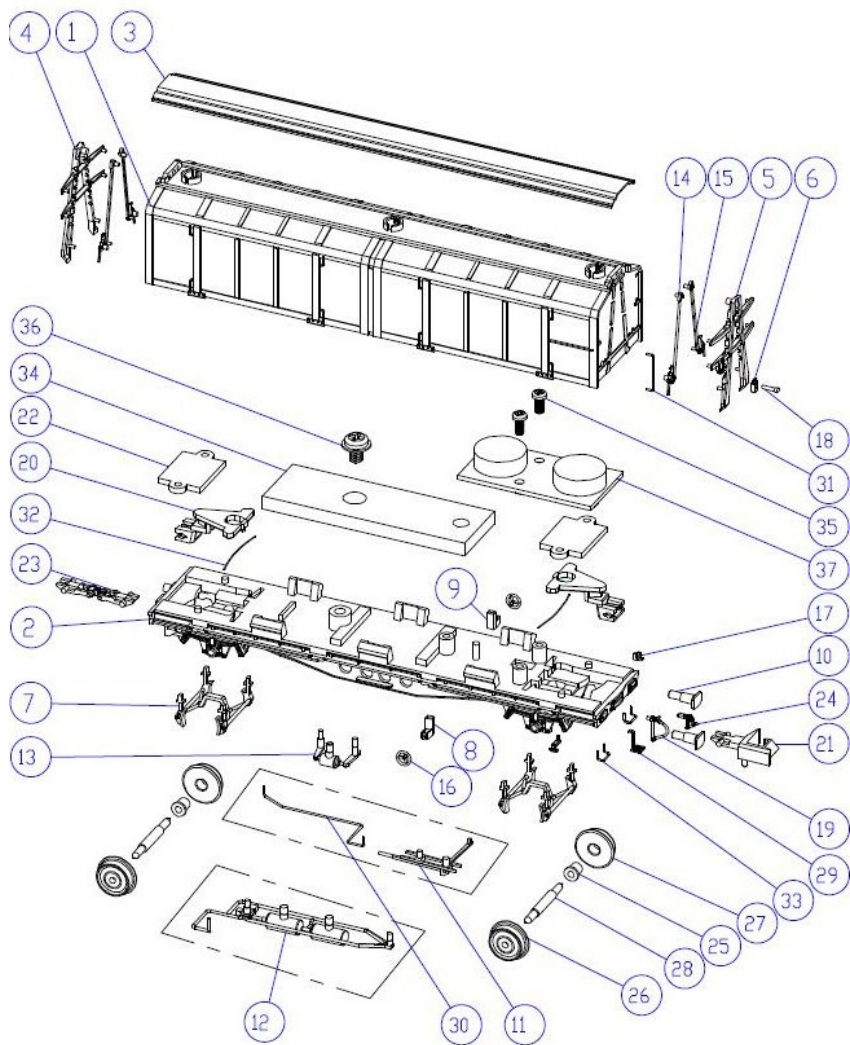

IZA Cargowagon twin-van - parts

INDEX	PART NUMBER	QTY	INDEX	PART NUMBER	QTY	INDEX	PART NUMBER	QTY	INDEX	PART NUMBER	QTY
1	R1702-A-01	1	11	R1702-C-09	1	21	R1702-D-03	1	31	R1702-M006	1
2	R1702-B-01	1	12	R1702-C-10	1	22	R1702-D-04	2	32	R1702-M007	2
3	R1702-C-01	1	13	R1702-C-11	1	23	R1702-D-05	1	33	R1702-M008	2
4	R1702-C-02	1	14	R1702-C-12	2	24	R1702-D-06	1	34	R1702-M009	1
5	R1702-C-03	1	15	R1702-C-13	2	25	R1702-D-07	2	35	R1702-M010	2
6	R1702-C-04	1	16	R1702-C-14	2	26	R1702-M001	2	36	R1702-M011	1
7	R1702-C-05	2	17	R1702-C-15	2	27	R1702-M002	2	37	R1702-PCB	1
8	R1702-C-06	1	18	R1702-C-16	1	28	R1702-M003	2			
9	R1702-C-07	1	19	R1702-D-01	1	29	R1702-M004	1			
10	R1702-C-08	2	20	R1702-D-02	2	30	R1702-M005	1			